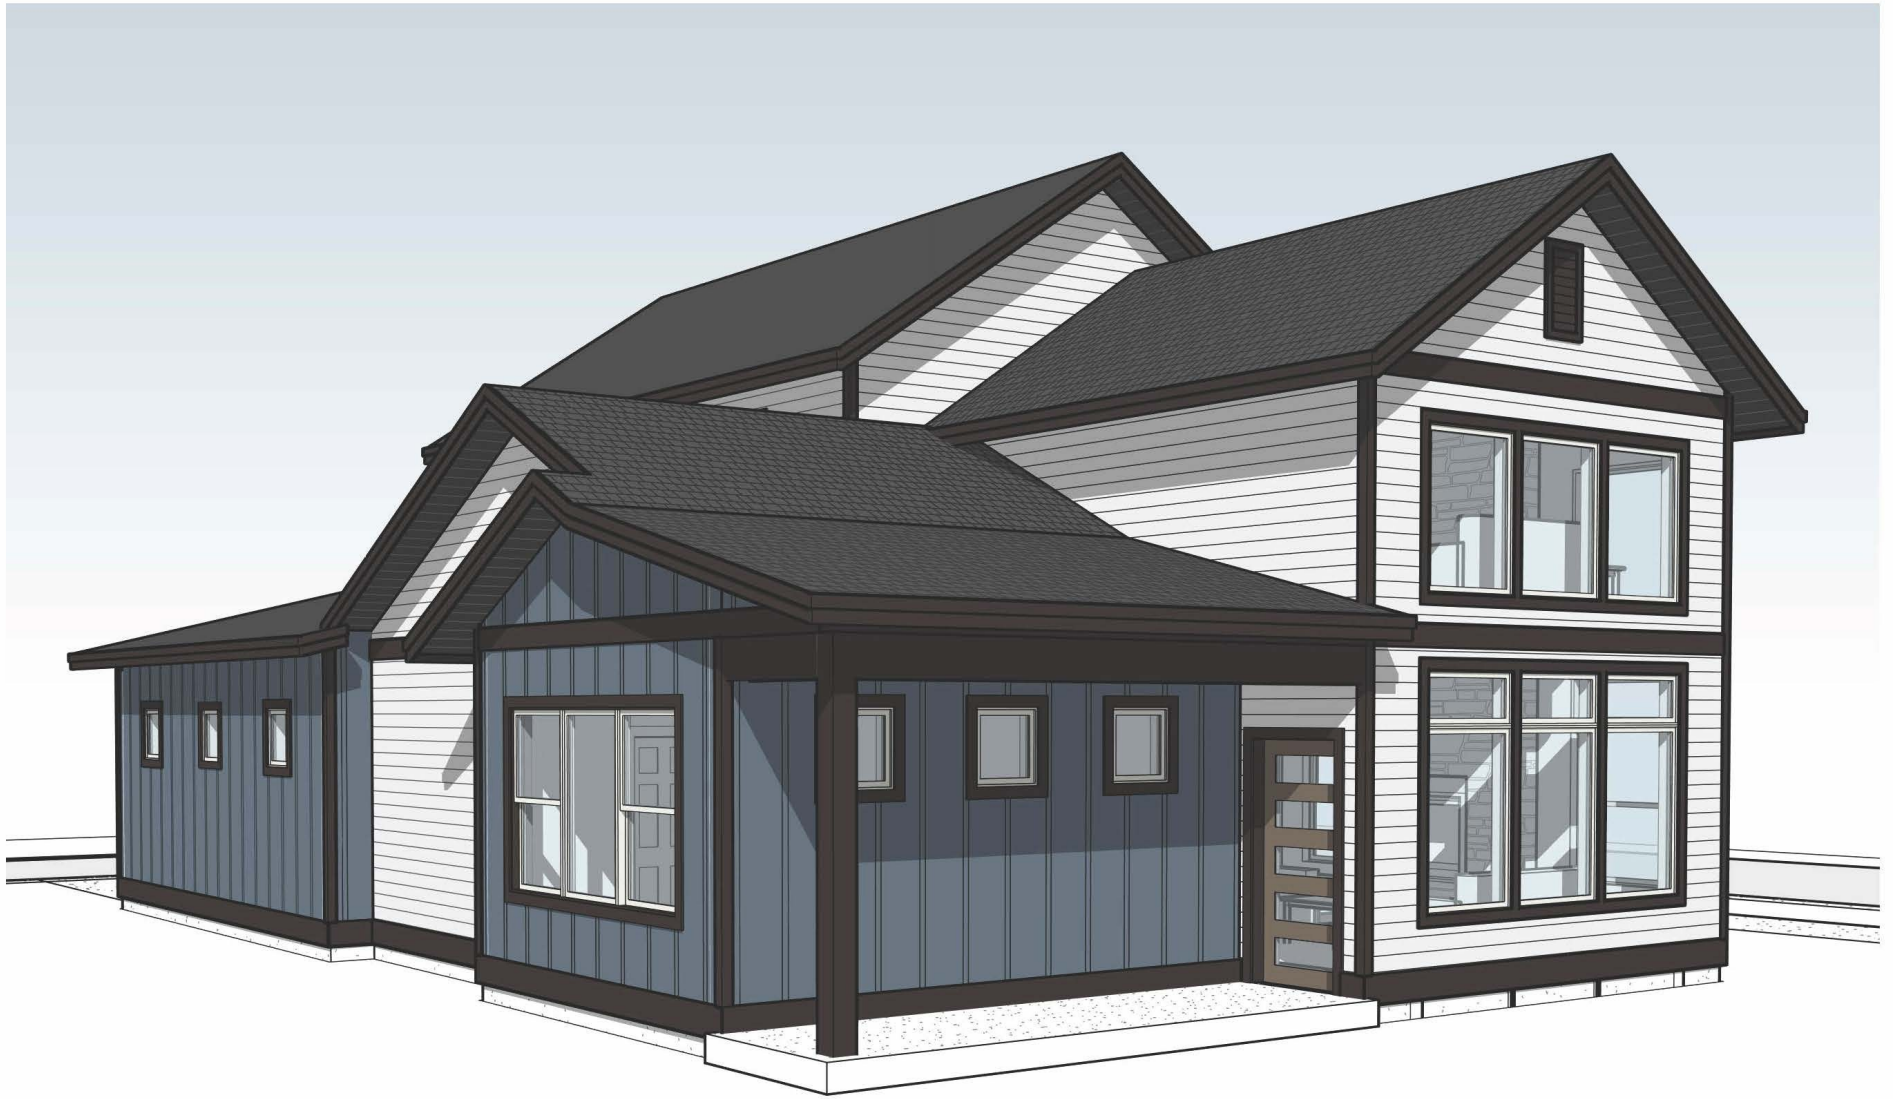

BLACK MOUNTAIN
ARCHITECTURE

SW 7006
Extra White
Lap Siding

SW 7604
Smoky Blue
Board & Batten

SW 6990
Caviar
Trim/Posts/Beams

SW 7033
**Brainstorm
Bronze**
Doors (Wood Tone)

BLACK MOUNTAIN
ARCHITECTURE

SW 7006
Extra White
Lap Siding

SW 7604
Smoky Blue
Board & Batten

SW 6990
Caviar
Trim/Posts/Beams

SW 7033
**Brainstorm
Bronze**
Doors (Wood Tone)