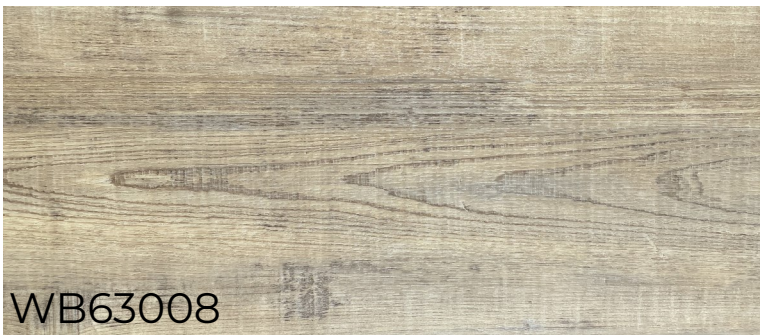

Finish Package

**Kitchen
Uppers**

Rainier
Birch
Drift

Cabinets

**Kitchen
Lowers &
Bathroom
Vanities**

Rainier
Birch
Flint

Luxury Vinyl Plank Flooring Throughout

WB63008