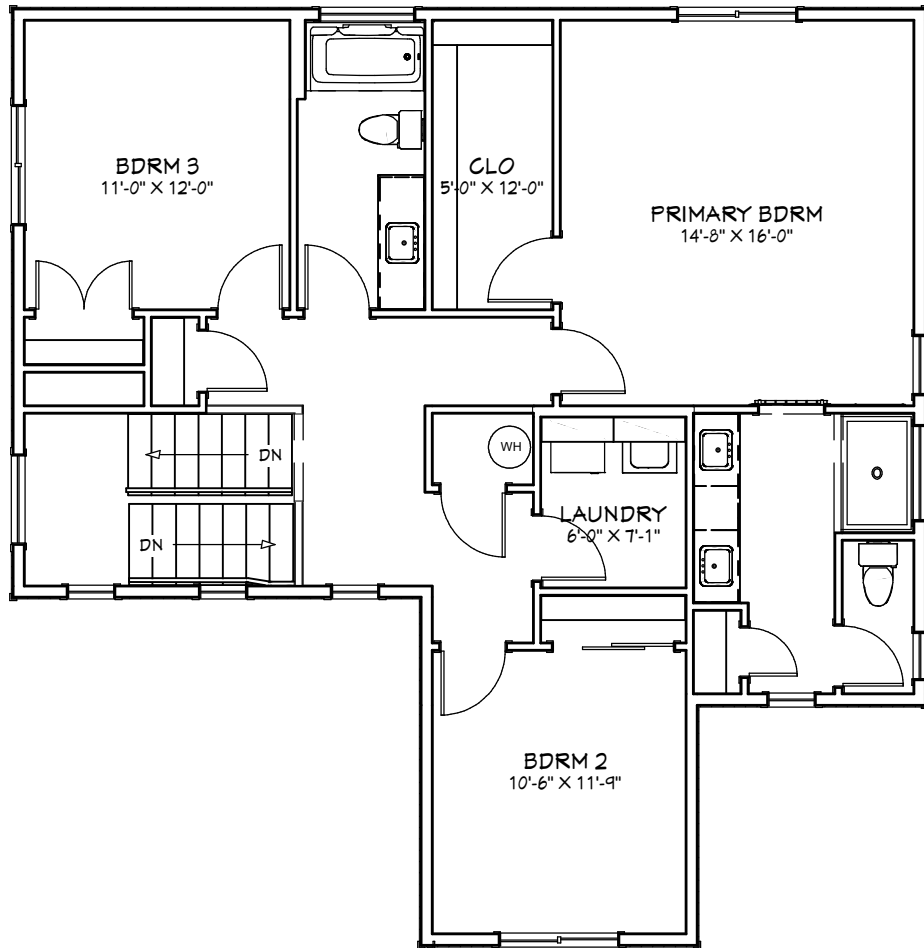

COVERED PATIO
12'-0" X 9'-11"

DINING
10'-0" X 16'-0"

GREAT ROOM
16'-0" X 16'-0"

UP

UP

2CAR GARAGE
20'-0" X 21'-6"

COVERED PORCH
9'-11" X 11'-11"

FIRST FLOOR
890 SQ FT

SECOND FLOOR
1051 SQ FT