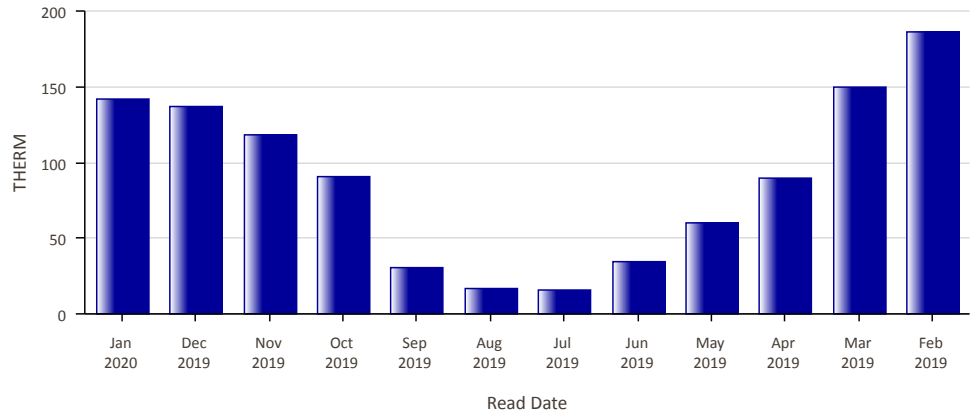

**Real Estate Agent Name :** Shelbi M Street  
**Property Address :** 244 LAKE BLAINE DR  
 KALISPELL, MT

Showing Month 1 to 12 out of 24 Months

The tables below show your energy usage for the past 24 months. This information may be useful as you look for opportunities to save energy or when you compare offers of energy suppliers. These figures do not include usage for area lighting or other unlimited services.