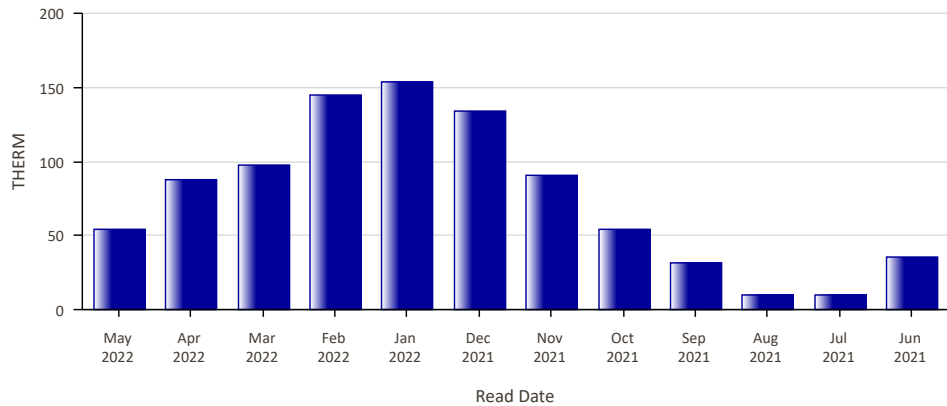

Showing Month 1 to 12 out of 24 Months
 1 Go

The tables below show your energy usage for the past 24 months. This information may be useful as you look for opportunities to save energy or when you compare offers of energy suppliers. These figures do not include usage for area lighting or other unlimited services.