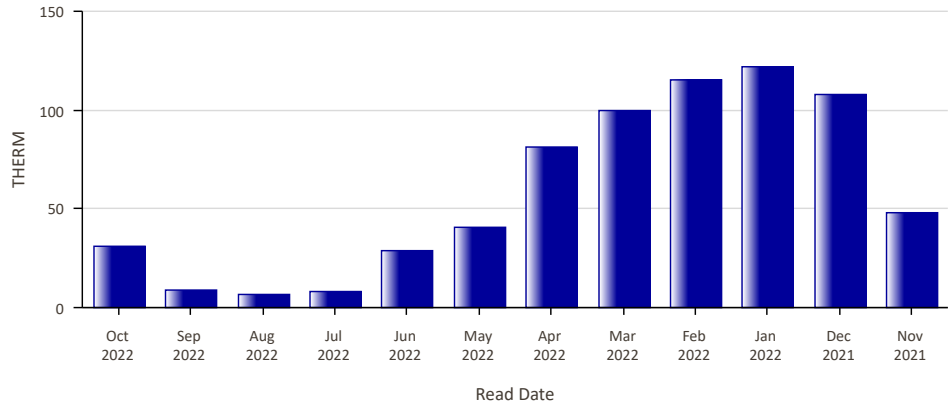

Showing Month 1 to 12 out of 24 Months

The tables below show your energy usage for the past 24 months. This information may be useful as you look for opportunities to save energy or when you compare offers of energy suppliers. These figures do not include usage for area lighting or other unlimited services.