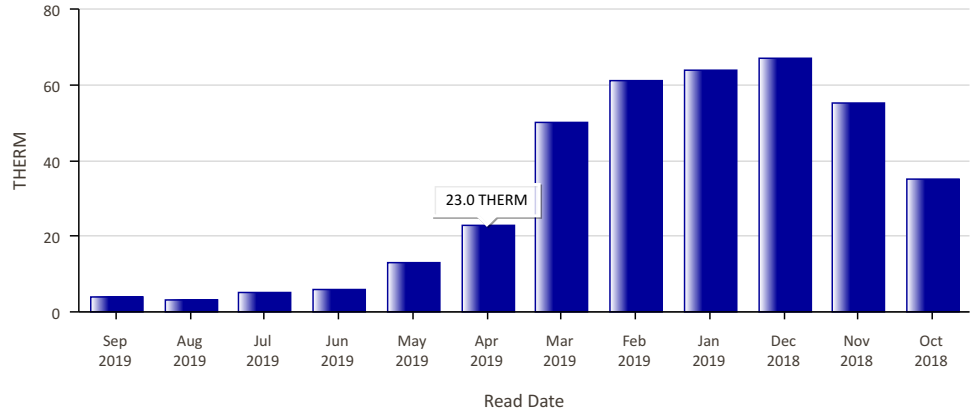

**Usage History**

**Real Estate Agent Name :** Shelbi M Street  
**Property Address :** 310 PONDEROSA ST  
 KALISPELL, MT

Showing Month 1 to 12 out of 24 Months  
 1 Go

The tables below show your energy usage for the past 24 months. This information may be useful as you look for opportunities to save energy or when you compare offers of energy suppliers. These figures do not include usage for area lighting or other unlimited services.