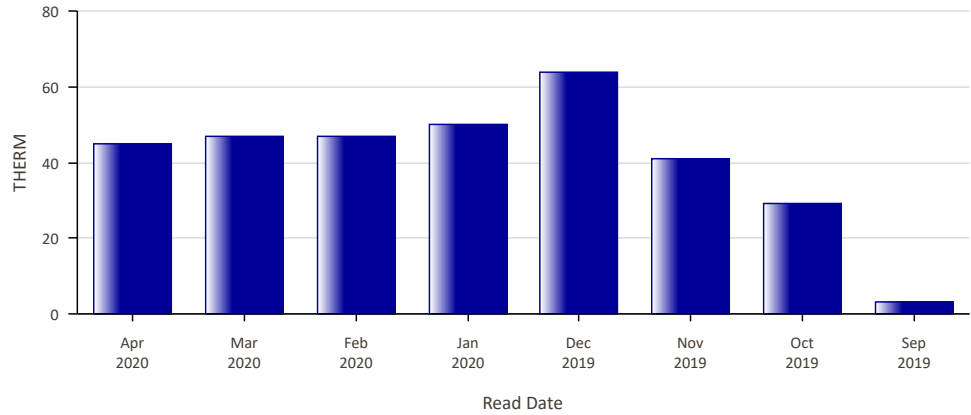

**Usage History**

**Real Estate Agent Name :** Shelbi M Street  
**Property Address :** 47 5TH AVE E  
 KALISPELL, MT

The tables below show your energy usage for the past 24 months. This information may be useful as you look for opportunities to save energy or when you compare offers of energy suppliers. These figures do not include usage for area lighting or other unlimited services.

Year	2020				2019			
	Apr	Mar	Feb	Jan	Dec	Nov	Oct	Sep
Usage (THERM)	45.0	47.0	47.0	50.0	64.0	41.0	29.0	3.0
Demand	0.0	0.0	0.0	0.0	0.0	0.0	0.0	0.0
\$ Billed	33.77	35.54	35.74	37.86	46.8	32.26	24.88	3.21
No. Days	33	30	31	31	32	28	30	6