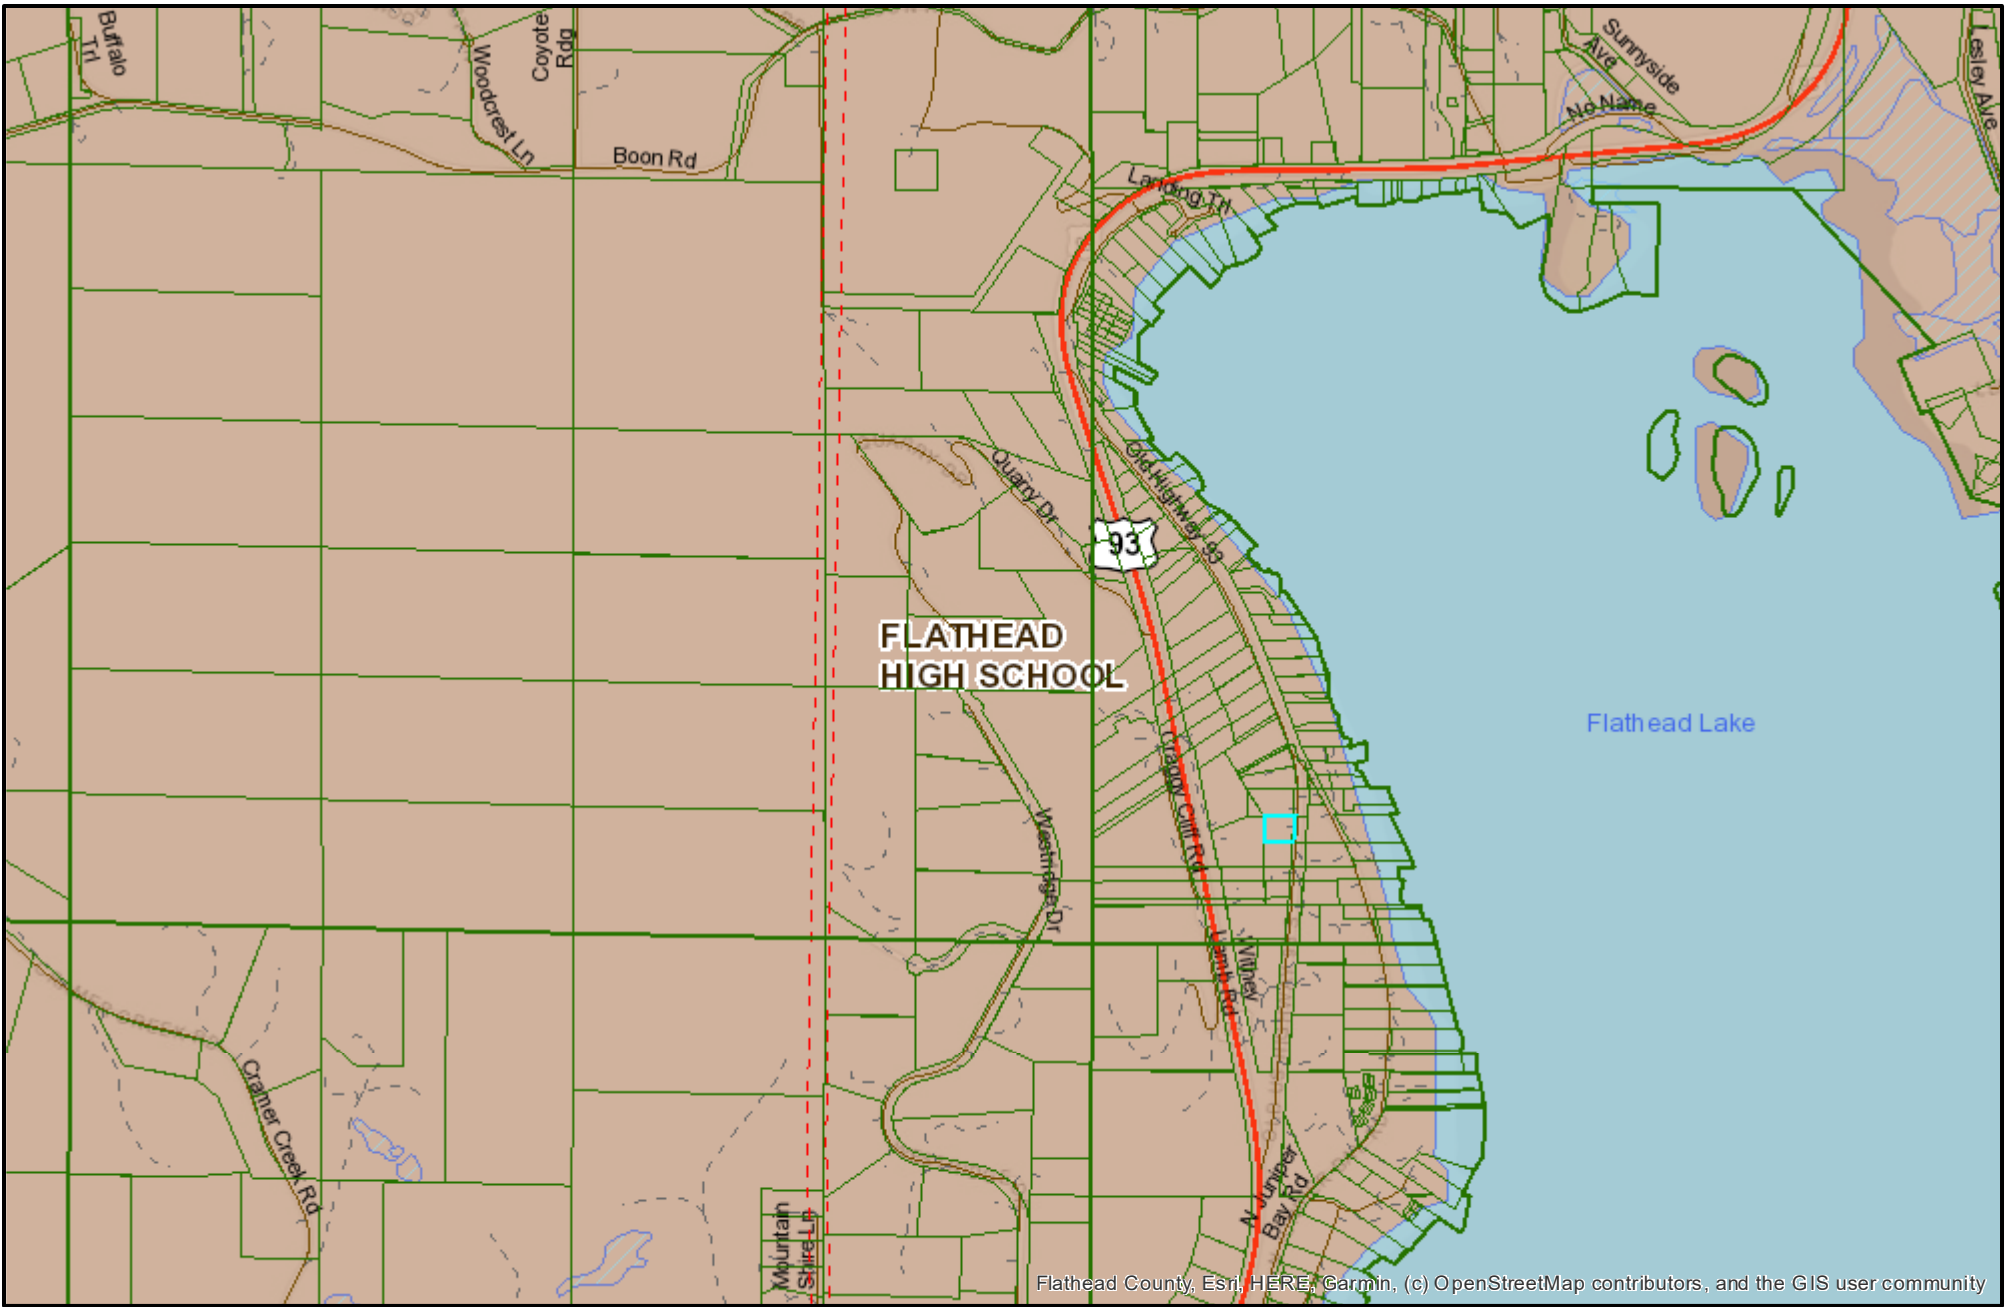

Flathead County, Esri, HERE, Garmin, (c) OpenStreetMap contributors, and the GIS user community

Flathead County

GIS Department

800 South Main Street
Kalispell, Montana 59901

The areas depicted on these maps are for illustrative purposes only and do not necessarily meet mapping, surveying, or engineering standards. Deriving conclusions from this map is done at the user's assumed risk.