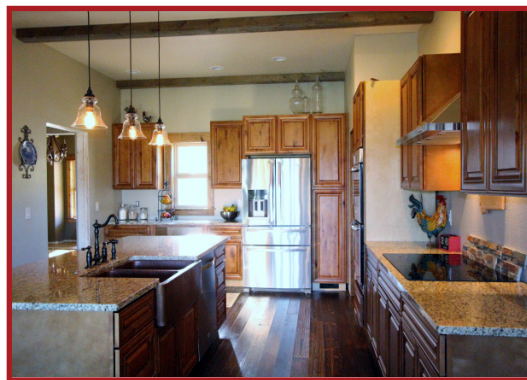

Wrangler Real Estate

Montana Real Estate Specialists

Flathead Valley/Kalispell
Call Debbie Street 406-253-8639

Incredible Estate Home with Panoramic Mountain Views

Incredible Estate Home with panoramic mountain views! Just minutes from town, on 5 stunning acres, this brand new home is 95% complete and is scheduled to be fully complete this summer. LOADED with Smart Technology features, 7.1 surround sound & high end finishes. 5,508 SF includes 6 bedrooms/6.5 baths, with full apartment over a 3 car garage/workshop.

**267 Wild Rose Trail
Kalispell
5,508 Sq. Ft.
5.48 Acres
Brand New Construction
6 Bedrooms Plus Office
6 Full & 1 Half Baths
3 Car Garage
MLS #335657**

**Price
Reduced!
\$699,000**

Debbie Street 406-253-8639